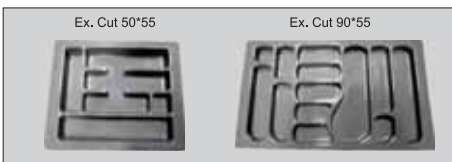

EXECUTIVE CUTLERY TRAYS

Product Description	Dimension (mm) W x D x H
Ex. Cut 30*55	190 X 485 X 60
Ex. Cut 45*55	390 X 470 X 60
Ex. Cut 55*55	550 X 500 X 60
Ex. Cut 50*55	430 X 500 X 60
Ex. Cut 90*55	835 X 495 X 60
Ex. Cut 30*60	190 X 530 X 60